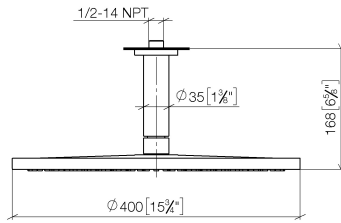

**Rain shower with ceiling fixing 400 mm - Brushed Dark Platinum**

TARA

28 699 970

Fits: TARA, LISSÉ, VAIA, META

- rain shower Ø 400 mm
- PURE RAIN, max. flow rate 20 l/min (at 3 bar)
- Max. flow rate 20 l/min (at 3 bar)
- Function from: 12 l/min
- rosette Ø 60 mm optional
- 1/2" connection
- with anti-scale system
- quick clearing
- WRAS 1707033

Product change as of 1st April 2024: max. flow 20l/min

	Brushed Dark Platinum	28 699 970-99
	Chrome	28 699 970-00
	Brushed Platinum	28 699 970-06
	Platinum	28 699 970-08
	Dark Chrome	28 699 970-19
	Light Gold	28 699 970-26
	Brushed Light Gold	28 699 970-27
	Brushed Durabronze (23kt Gold)	28 699 970-28
	Matte Black	28 699 970-33
	Brushed Bronze	28 699 970-42
	Brushed Champagne (22kt Gold)	28 699 970-46
	Champagne (22kt Gold)	28 699 970-47
	Brushed Chrome	28 699 970-93

**Recommended miscellaneous**

- Concealed wall elbow -** 35 085 970 90
- max. recess depth 163 mm
  - min. recess depth 90 mm

28 699 970

mm [inches]

Certificates

LGA\_29238.

WRAS\_2212012.

DVGW\_DW-  
6517DN0118.