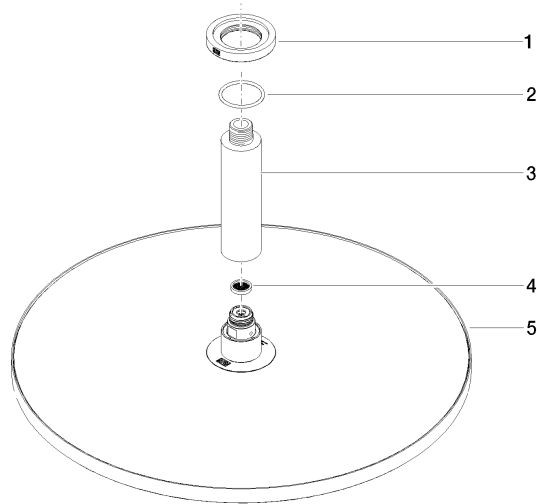

**Rain shower with ceiling fixing 400 mm - Brushed Dark Platinum**

TARA

28 699 970

Fits: TARA, LISSÉ, VAIA, META

- rain shower Ø 400 mm
- PURE RAIN, max. flow rate 20 l/min (at 3 bar)
- Max. flow rate 20 l/min (at 3 bar)
- Function from: 12 l/min
- rosette Ø 60 mm optional
- 1/2" connection
- with anti-scale system
- quick clearing
- WRAS 1707033

Product change as of 1st April 2024: max. flow 20l/min

	Brushed Dark Platinum	28 699 970-99
	Chrome	28 699 970-00
	Brushed Platinum	28 699 970-06
	Platinum	28 699 970-08
	Dark Chrome	28 699 970-19
	Light Gold	28 699 970-26
	Brushed Light Gold	28 699 970-27
	Brushed Durabronze (23kt Gold)	28 699 970-28
	Matte Black	28 699 970-33
	Brushed Bronze	28 699 970-42
	Brushed Champagne (22kt Gold)	28 699 970-46
	Champagne (22kt Gold)	28 699 970-47
	Brushed Chrome	28 699 970-93

**Recommended miscellaneous**

- Concealed wall elbow -** 35 085 970 90
- max. recess depth 163 mm
  - min. recess depth 90 mm

28 699 970

mm [inches]

Certificates

LGA\_29238.

WRAS\_2212012.

DVGW\_DW-  
6517DN0118.

### Spare parts list

No.	Item Number	Name	Quantity used	Delivery time
1	09 27 22 040-99	rosette	1	30
2	09 14 10 141 90	seal	1	2
3	09 11 03 080-99	connection	1	30
4	09 23 01 075 90	insert	1	2
5	04 12 05 090 00-99	shower	1	30
6	90 30 09 069 00 90	key	1	2